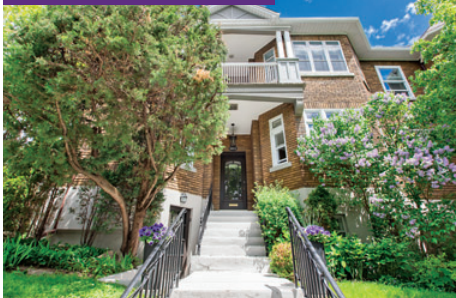

ELEGANT NDG HOME

3811 Av. Grey | Notre-Dame-de-Grâce | $1,095,000